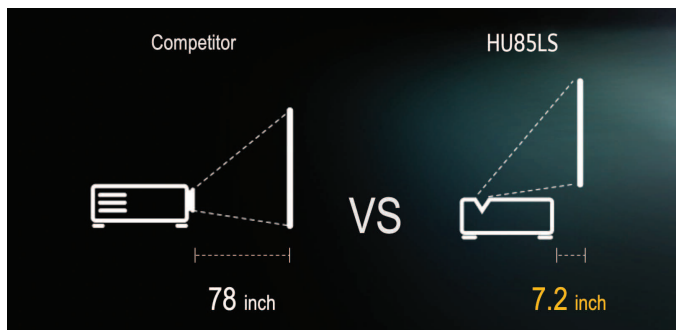

4K UHD Laser CineBeam Projector

HU85LS

KEY FEATURES

- Up to 120" Screen**
- 4K UHD (3840 x 2160)**
- Laser (20,000 hour Lamp Life)**
- 2700 ANSI Lumens**
- HDR10 High Dynamic Range Video**
- Advanced Edge Adjustment (12 point Warping)**
- Dolby Atmos® Compatible**

The HU85LS has an Ultra Short Throw that allows it to be at the front of a room like a TV while delivering up to 120" screen size. Unlike conventional projectors that make three colors with one light source, the HU85LS adopts 3-channel laser technology to create RGB color via different light sources. Because of this, the HU85LS has no color wheel, so it significantly reduces "rainbow" effects that can be experienced by conventional projectors.

Ultra Short Throw

With the HU85LS's advanced Ultra Short Throw, you can enjoy a 90-inch cinematic screen by placing it just 2 inches away from the wall. And for a 120-inch screen, it only needs to be 7.2 inches from the wall